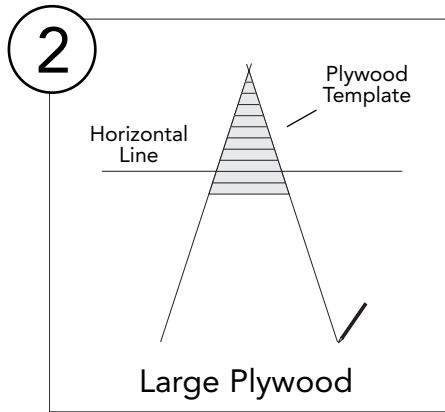

# THE HANDY HUSBAND STAR MAKER

- 1 Triangle template shows the correct 72° angle for the Handy Husband Star Maker. Print out triangle template and use as a tracing guide to create larger plywood template.

## **Plywood Template**

Scrap Luan Plywood

Large Plywood