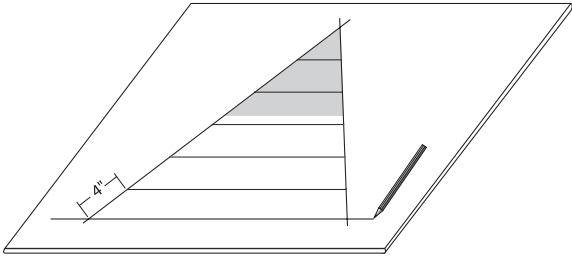

THE HANDY HUSBAND STAR MAKER

1. 1 Triangle template shows the correct 72° angle for the Handy Husband Star Maker. Print out triangle template and use as a tracing guide to create larger plywood template.

Plywood Template

Scrap Luan Plywood