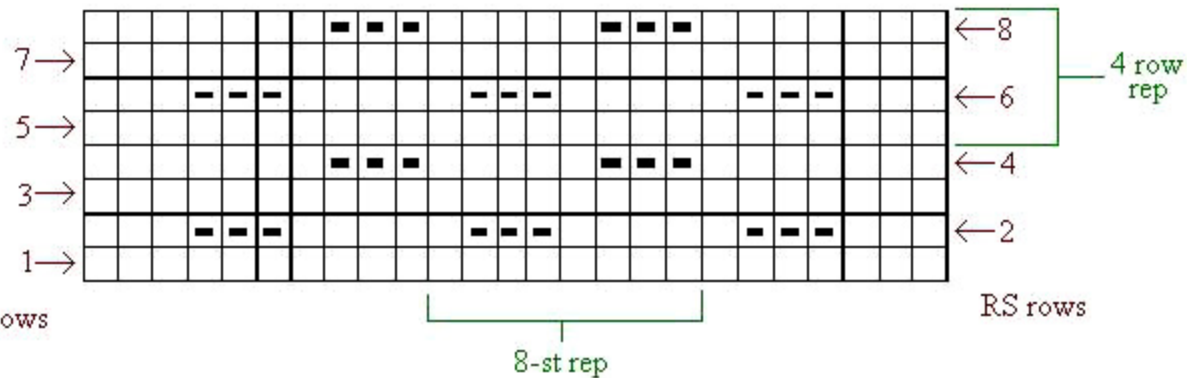

Dashes

Stitch Key

= k on RS, p on WS

= p on RS, k on WS