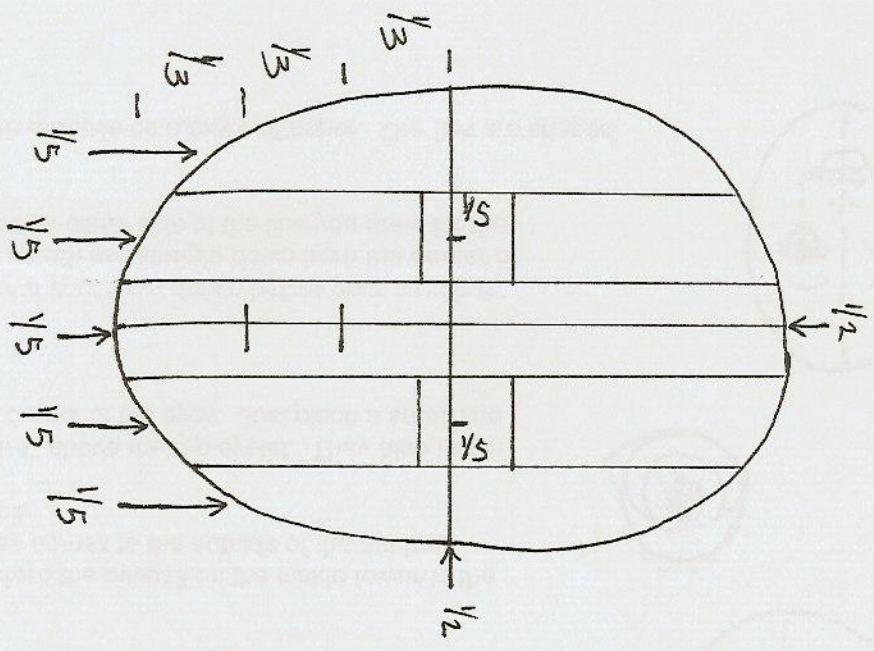

Graft for all faces

Features placed within Graft

Brow touches top of socket

Nose is 3 circles
1 large 2 small

upper lip is 3 circles
1 small 2 large