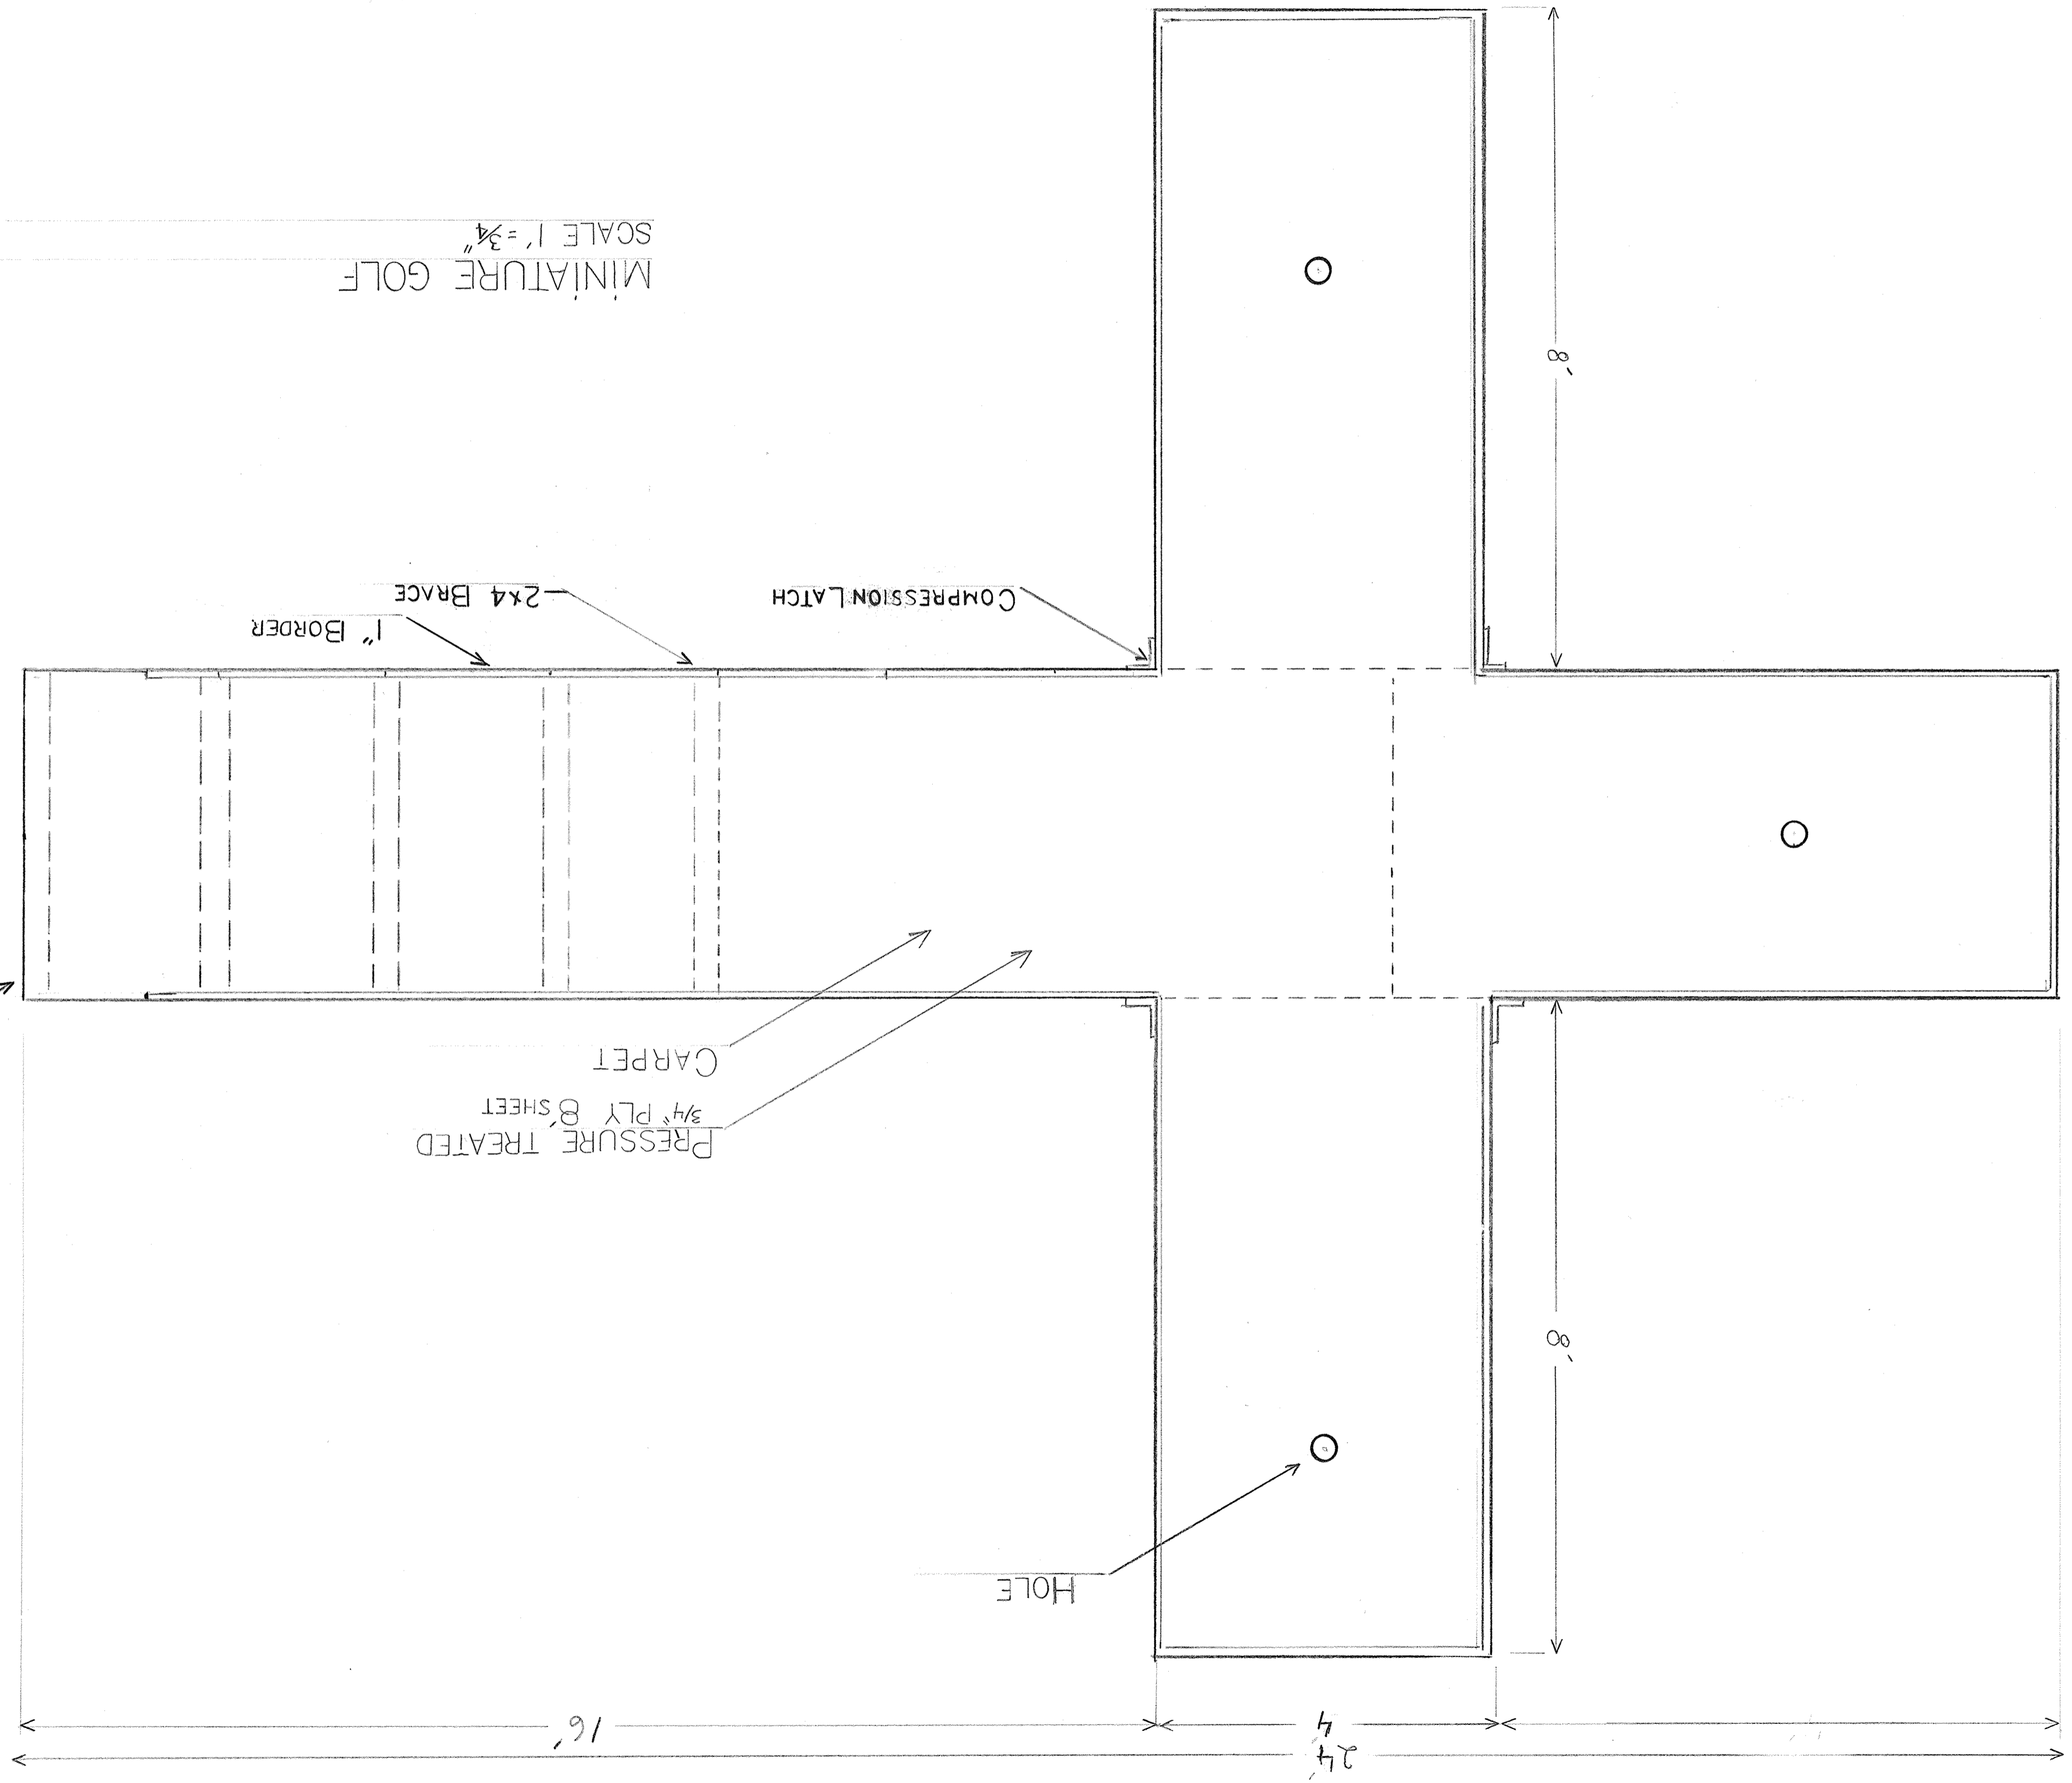

MINIATURE GOLF  
SCALE 1" = 3/4"

TEE AREA

CARPET

PRESSURE TREATED  
3/4" PLY SHEET

HOLE

COMPRESSION LATCH

2x4 BRACE

1" BORDER

8'

8'

16'

24'  
4'