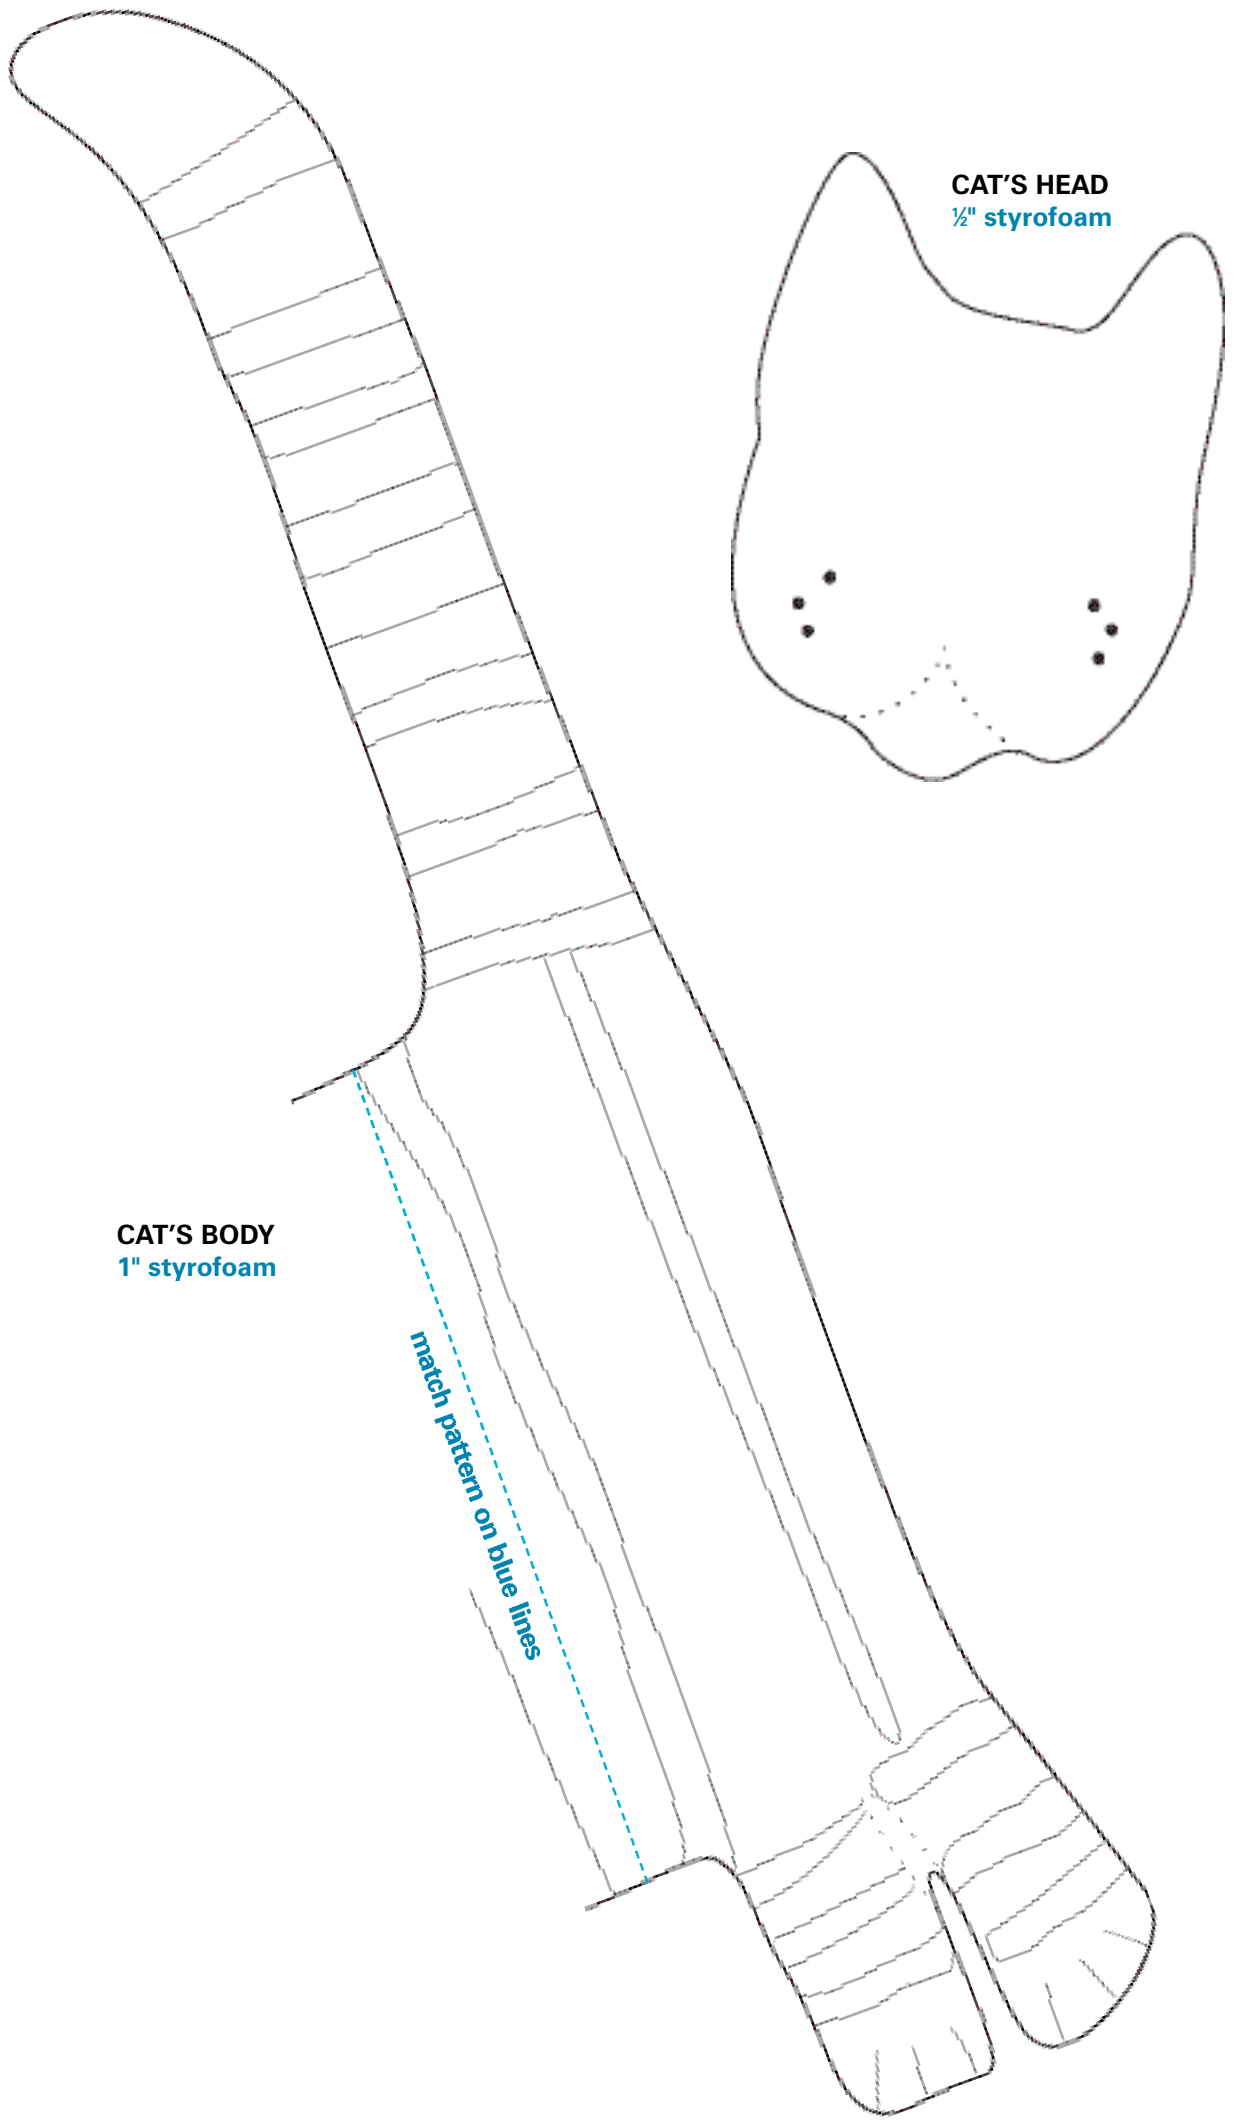

Tabetha

COLLAR/BELL PIECES
½" styrofoam

CAT'S BODY
1" styrofoam

Placement for
hanging hole in
back

match pattern on blue lines

CAT'S HEAD
1/2" styrofoam

CAT'S BODY
1" styrofoam

match pattern on blue lines