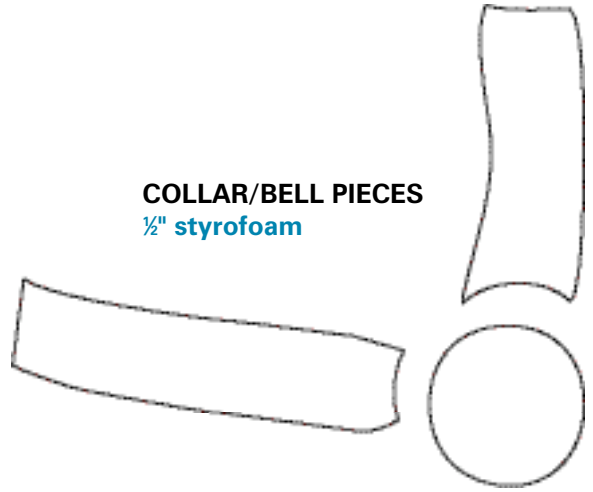

Tabetha

COLLAR/BELL PIECES
½" styrofoam

CAT'S BODY
1" styrofoam

Placement for
hanging hole in
back

match pattern on blue lines

CAT'S HEAD
1/2" styrofoam

CAT'S BODY
1" styrofoam

match pattern on blue lines